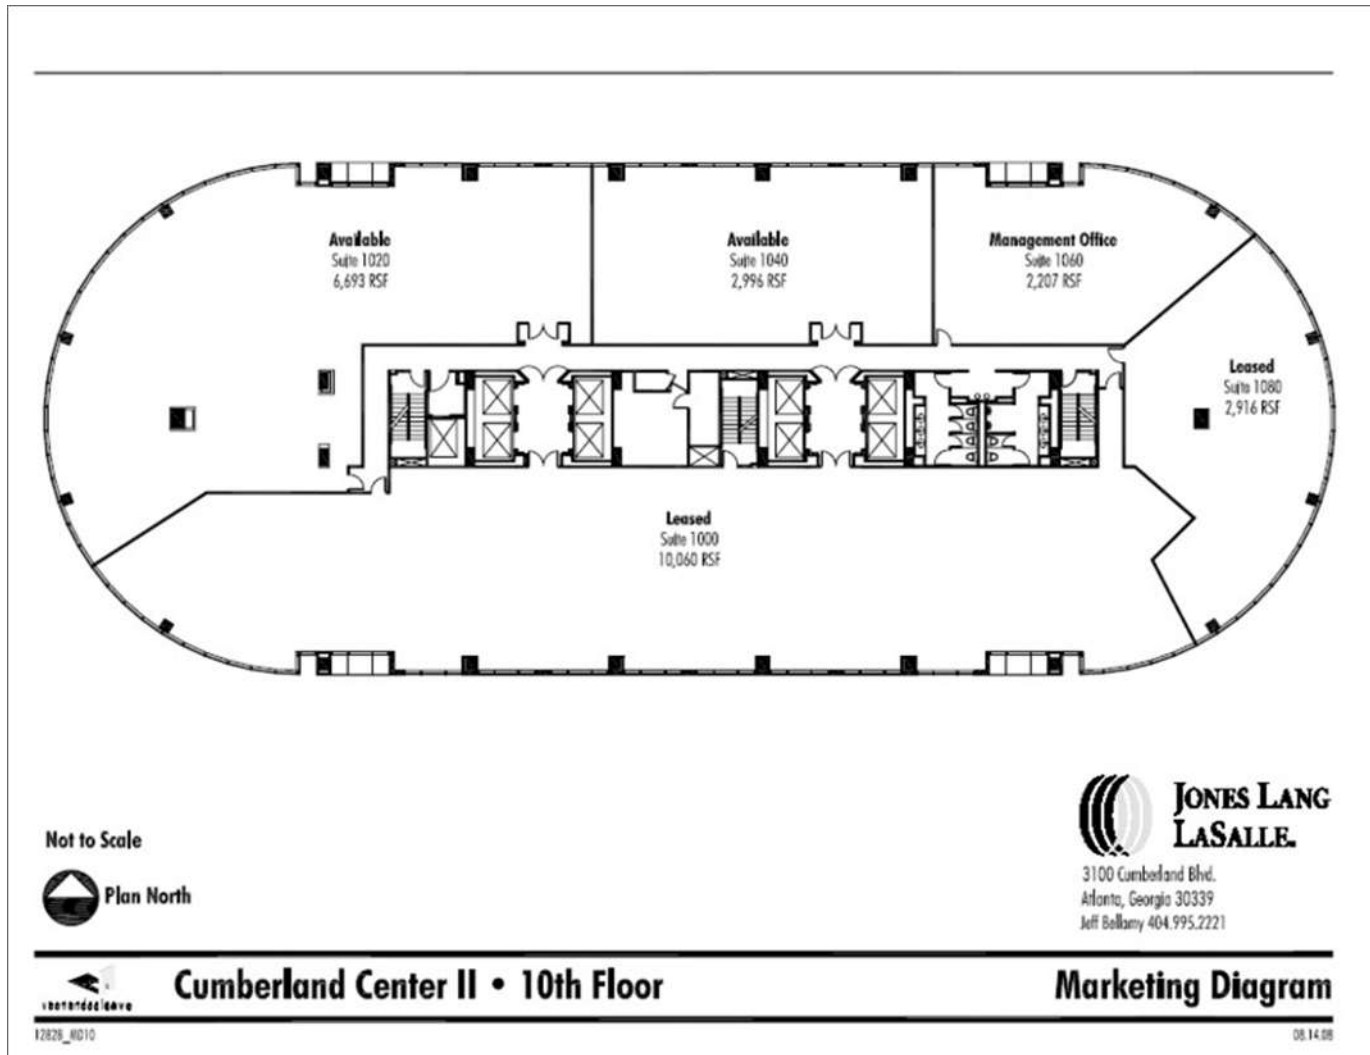

# 3100 Cumberland Blvd SE Cumberland Center II-Cumberland Center

10th Floor, 6,693 SF