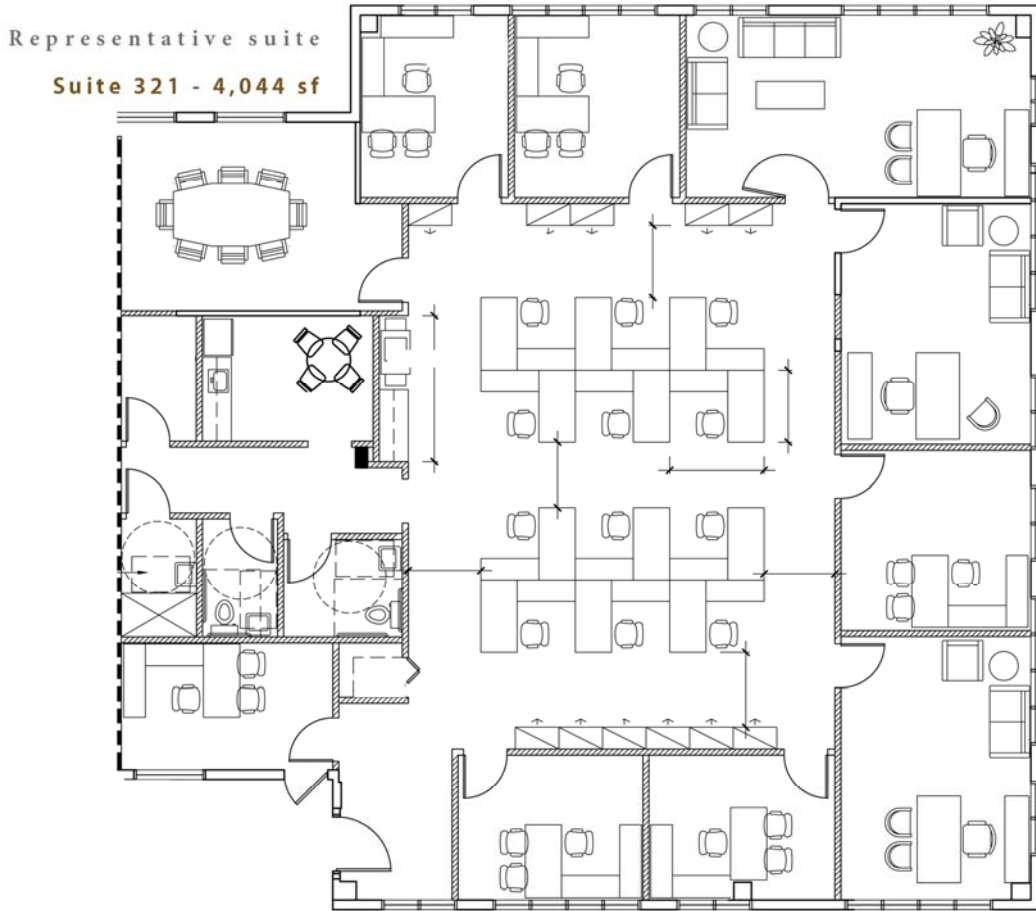

CROCKER
PARTNERS

For leasing information contact Jon Blunk
561.889.4285 www.crockerpartners.com

OWNED & MANAGED